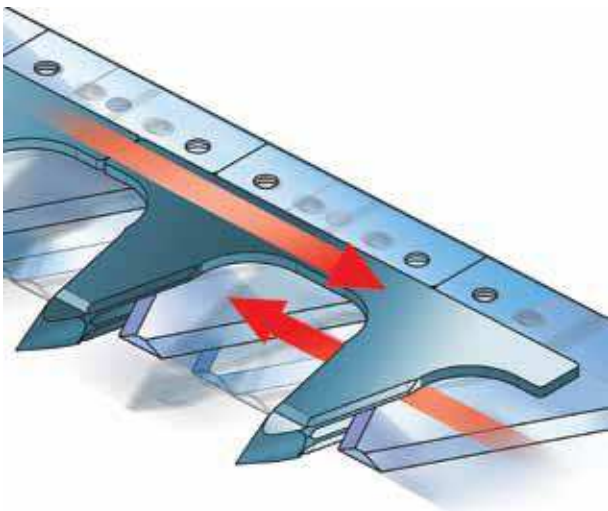

Patented blade tooth sliding