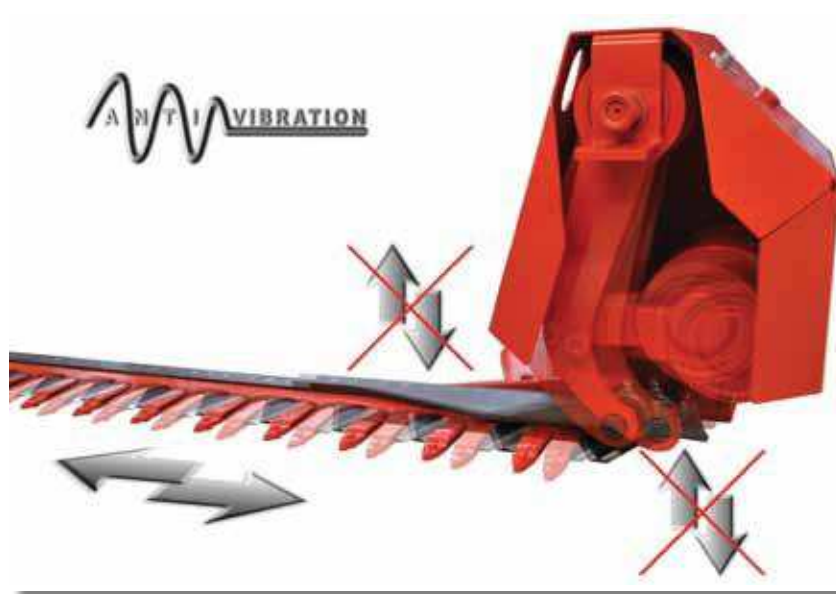

### READY FOR EVERY OCCASION

FIORE is a proven reliability double blade mower. Light and versatile, it is ideal for the mowing of all crops, and particularly suitable for first mowing. It is suitable both for the maintenance of domestic green zones as well as for professional use.

### ANTI-VIBRATION SYSTEM

Kinematic mechanism fitted with vibration damping connecting rods able to absorb all vibrations and play. This feature prolongs the life of the cutting blades and of the connecting rods.