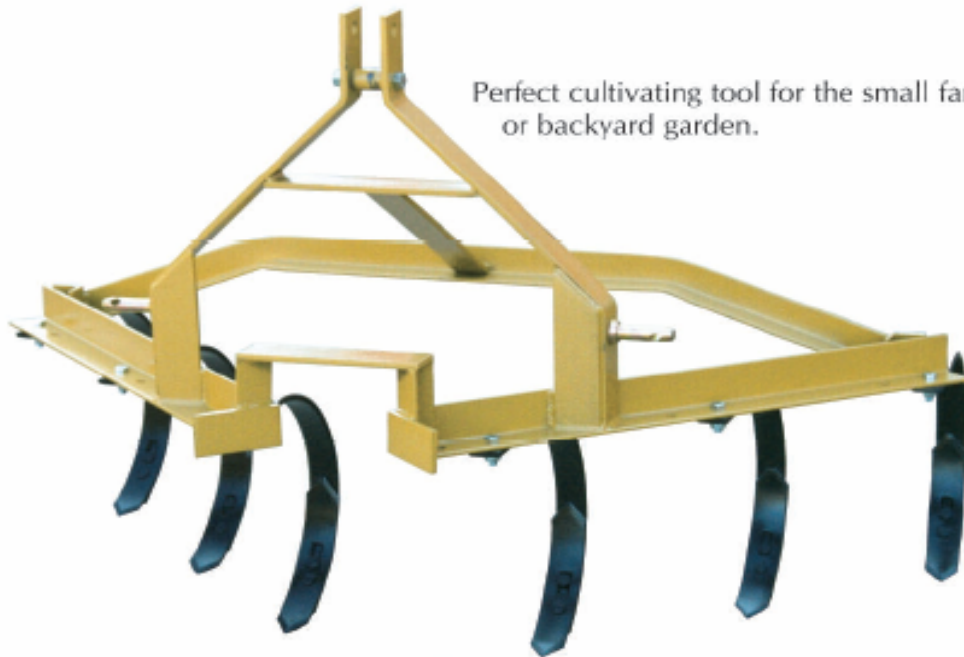

SUNDOWN

SINGLE ROW "C" TINE CULTIVATOR

Perfect cultivating tool for the small farm or backyard garden.

Features

- ▶ High Quality Spring Steel "C" Tines
- ▶ Reversible Heat Treated Points
- ▶ Row Width Adjustments
- ▶ High Ground Clearance
- ▶ Heavy Angle Iron Frame
- ▶ Category 1 Hitch
- ▶ Accommodates Category 1 Quick Hitch