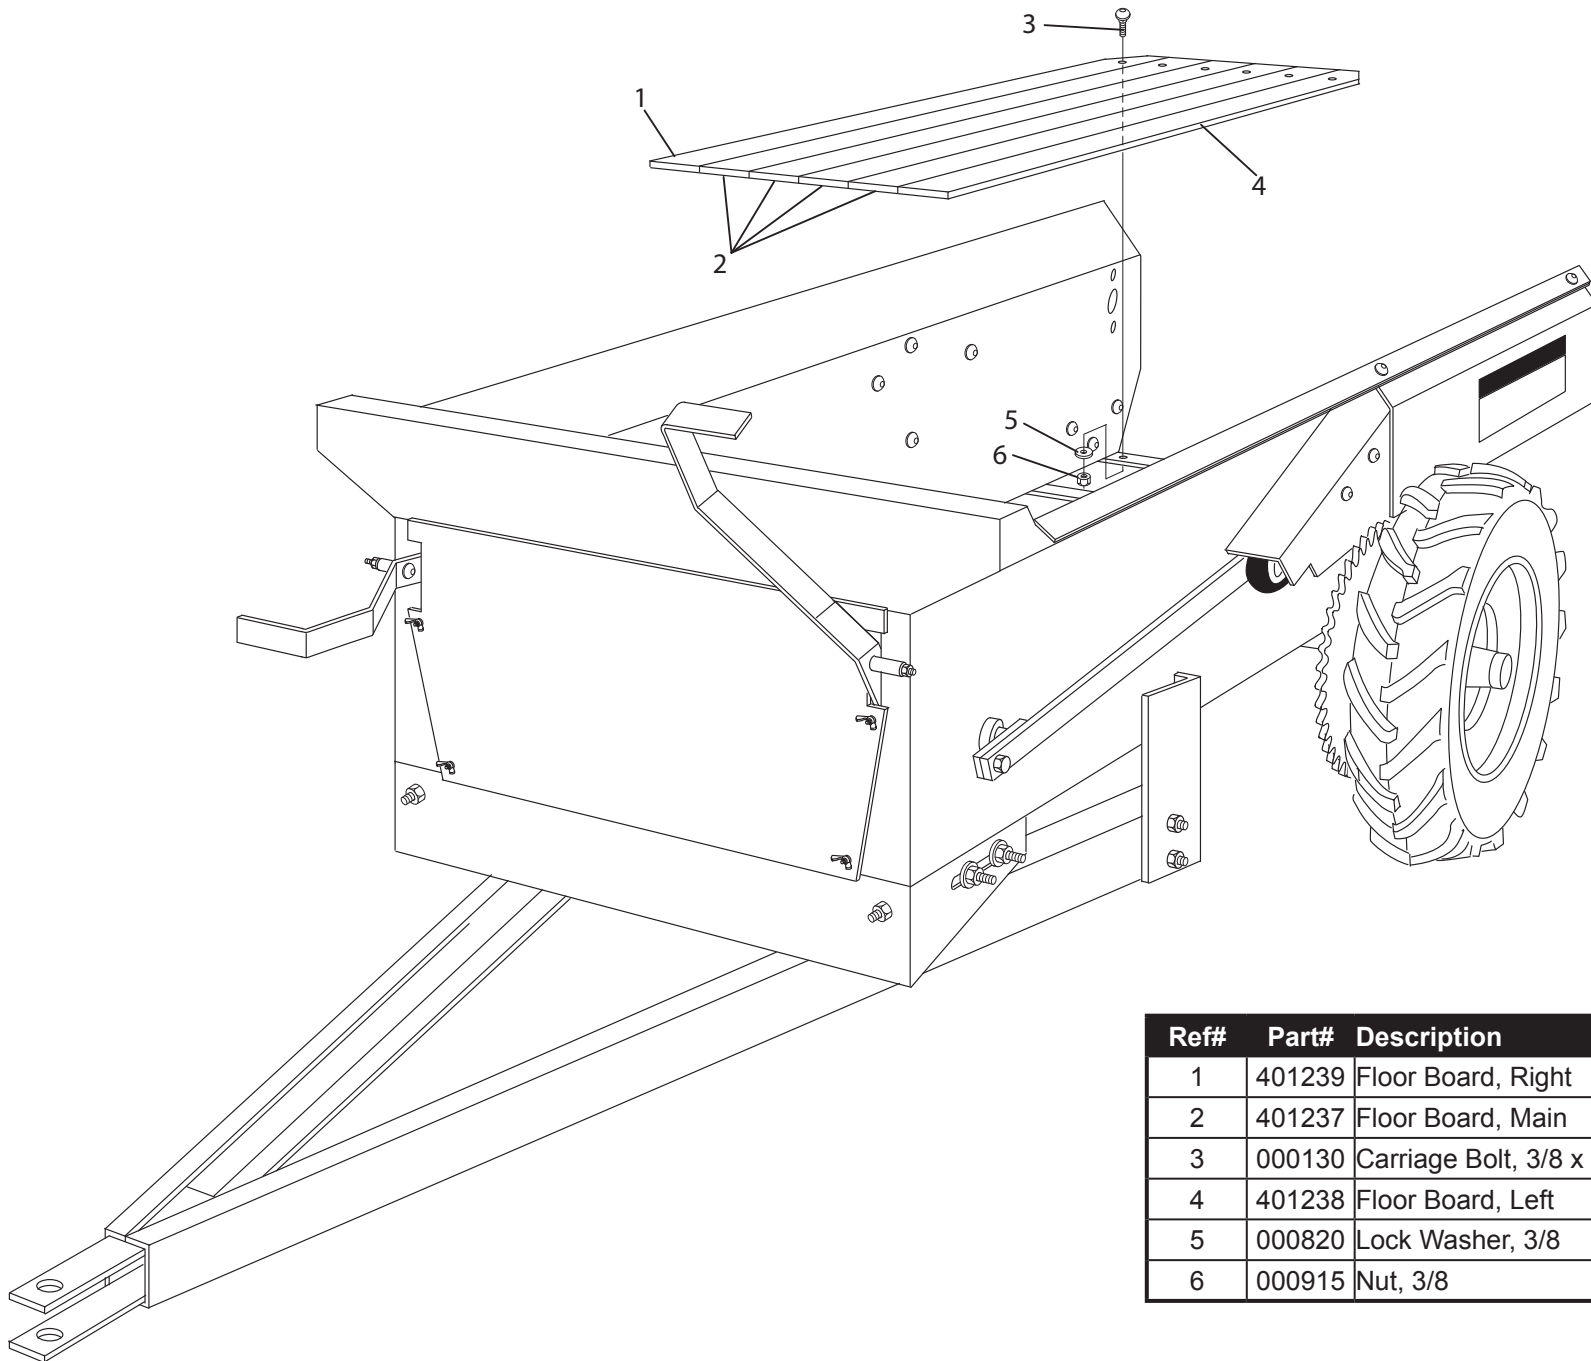

25G Manure Spreader - Floor

Ref#	Part#	Description
1	401239	Floor Board, Right
2	401237	Floor Board, Main
3	000130	Carriage Bolt, 3/8 x 1-3/4
4	401238	Floor Board, Left
5	000820	Lock Washer, 3/8
6	000915	Nut, 3/8