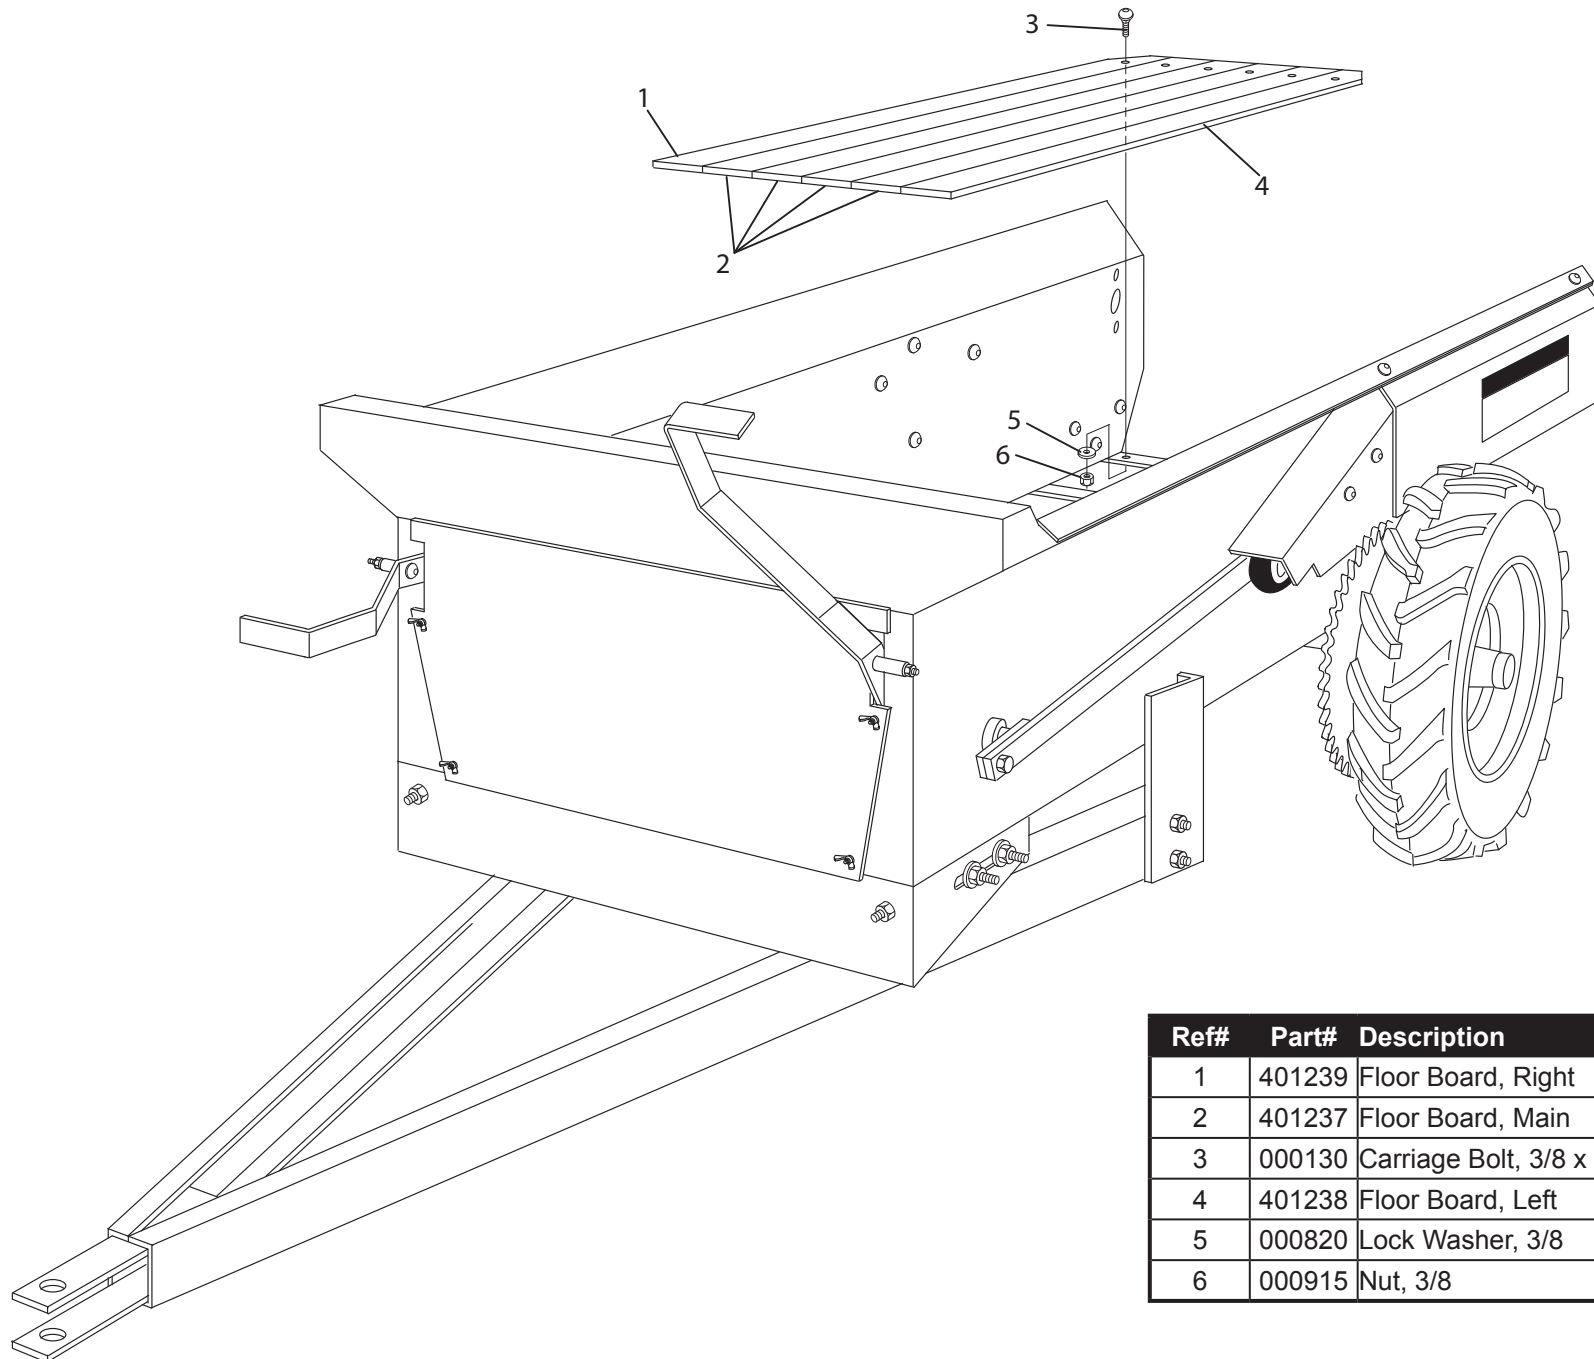

25G Manure Spreader - Floor

Ref#	Part#	Description
1	401239	Floor Board, Right
2	401237	Floor Board, Main
3	000130	Carriage Bolt, 3/8 x 1-3/4
4	401238	Floor Board, Left
5	000820	Lock Washer, 3/8
6	000915	Nut, 3/8