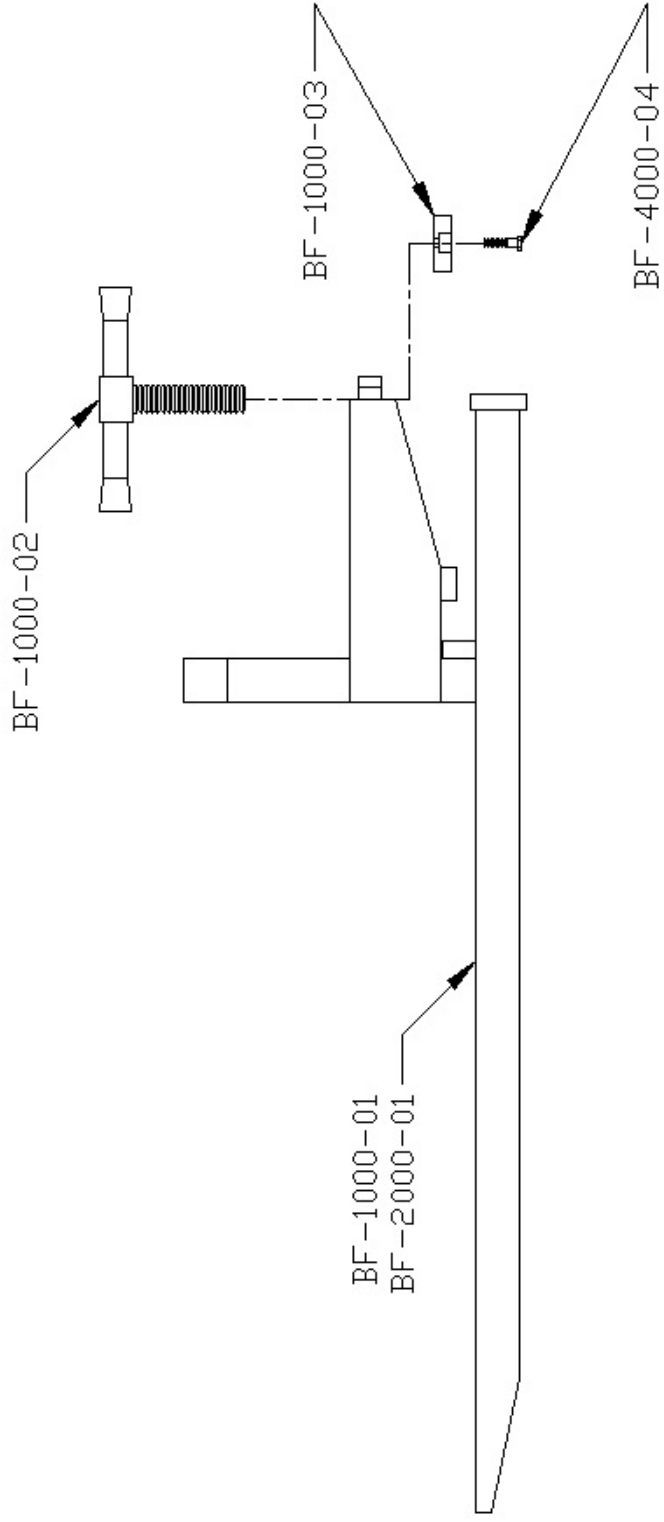

# Bucket Forks Parts

BF-1000			
ITEM	QTY	PART NO	DESCRIPTION
1	2	BF-0001	Forks Only
2	2	BF-0011	Handles
3	2	BF-0021	Clamp Blocks
4	2	BF-0040	3/8" x 1-1/2" Cap Screws
5	2	BF-0050	1-1/4" x 12 Hex Nuts
6	1	BF-0061	Model # Decal
7	1	BF-0071	Caution Decal
BF-2000			
ITEM	QTY	PART NO	DESCRIPTION
1	2	BF-0002	Forks Only
2	2	BF-0012	Handles
3	2	BF-0022	Clamp Blocks
4	2	BF-0040	3/8" x 1-1/2" Cap Screws
5	2	BF-0050	1-1/4" x 12 Hex Nuts
6	1	BF-0062	Model # Decal
7	1	BF-0072	Caution Decal
BF-3000			
ITEM	QTY	PART NO	DESCRIPTION
1	2	BF-0003	Forks Only
2	2	BF-0013	Handles
3	2	BF-0023	Clamp Blocks
4	2	BF-0040	3/8" x 1-1/2" Cap Screws
5	2	BF-0050	1-1/4" x 12 Hex Nuts
6	1	BF-0063	Model # Decal
7	1	BF-0073	Caution Decal
BF-4000			
ITEM	QTY	PART NO	DESCRIPTION
1	2	BF-0004	Forks Only
2	2	BF-0014	Handles
3	2	BF-0024	Clamp Blocks
4	2	BF-0040	3/8" x 1-1/2" Cap Screws
5	2	BF-0050	1-1/4" x 12 Hex Nuts
6	1	BF-0064	Model # Decal
7	1	BF-0074	Caution Decal
BF-6000			
ITEM	QTY	PART NO	DESCRIPTION
1	2	BF-0006	Forks Only
2	2	BF-0016	Handles
3	2	BF-0026	Clamp Blocks
4	2	BF-0040	3/8" x 1-1/2" Cap Screws
5	2	BF-0051	1-1/2" x 12 Hex Nuts
6	1	BF-0066	Model # Decal
7	1	BF-0076	Caution Decal

**BF-1000/2000 BUCKET FORK ASSEMBLY**

NOT SHOWN: BF-1000-05 Decal  
BF-2000-05 Decal  
BF-CAUT-002 Decal  
BF-DANG-001 Decal

**ATTACHMENTS  
YAKIMA WA**

**BF-3000/4000 BUCKET FORK ASSEMBLY**

NOT SHOWN: BF-3000-05 Decal  
BF-4000-05 Decal  
BF-CAUT-002 Decal  
BF-DANG-001 Decal

**ATTACHMENTS**  
YAKIMA WA

BF-6000 BUCKET FORK ASSEMBLY

NOT SHOWN: BF-6000-05 Decal  
BF-CAUT-002 Decal  
BF-DANG-001 Decal

ATTACHMENTS  
YAKIMA WA