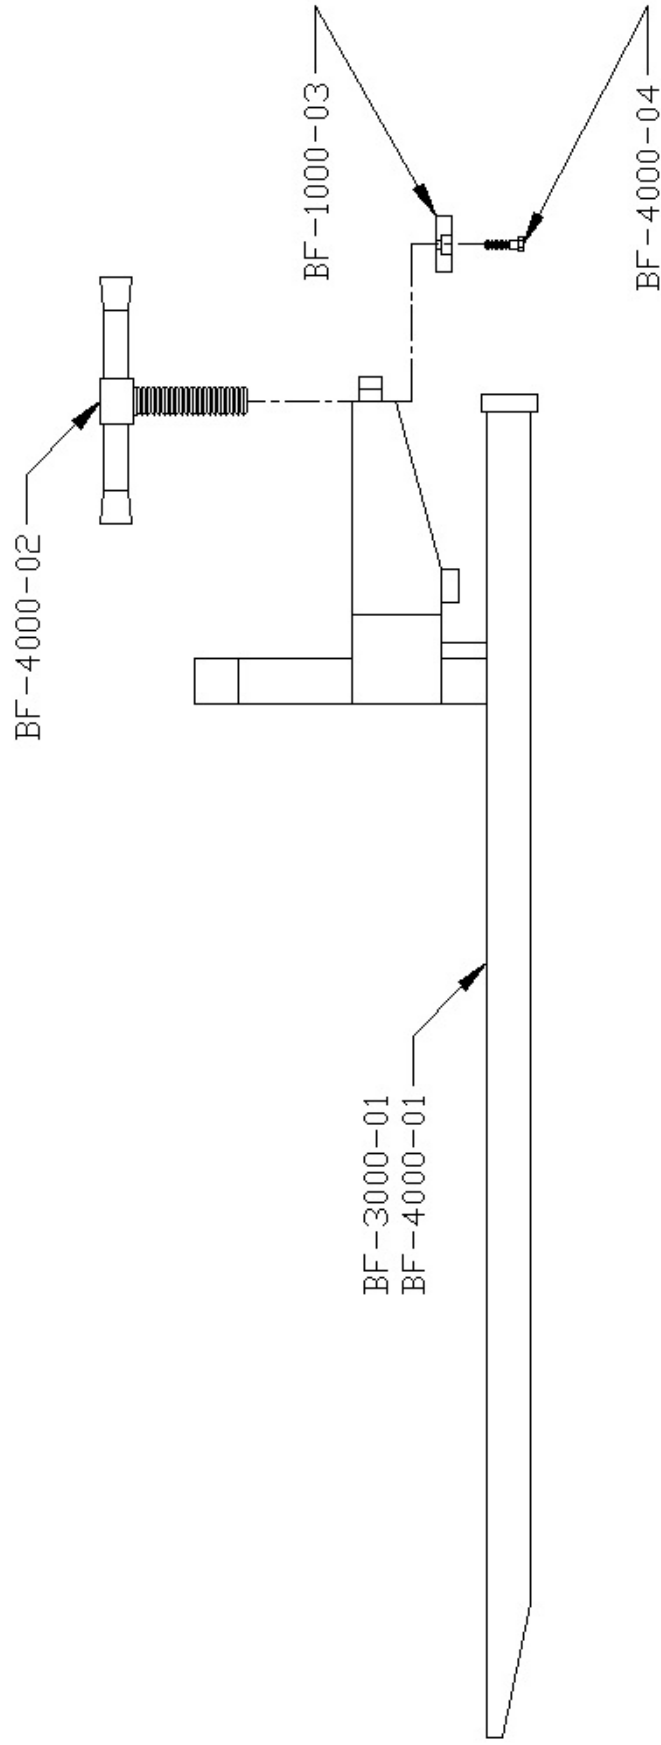

# Bucket Forks Parts

BF-1000			
ITEM	QTY	PART NO	DESCRIPTION
1	2	BF-0001	Forks Only
2	2	BF-0011	Handles
3	2	BF-0021	Clamp Blocks
4	2	BF-0040	3/8" x 1-1/2" Cap Screws
5	2	BF-0050	1-1/4" x 12 Hex Nuts
6	1	BF-0061	Model # Decal
7	1	BF-0071	Caution Decal
BF-2000			
ITEM	QTY	PART NO	DESCRIPTION
1	2	BF-0002	Forks Only
2	2	BF-0012	Handles
3	2	BF-0022	Clamp Blocks
4	2	BF-0040	3/8" x 1-1/2" Cap Screws
5	2	BF-0050	1-1/4" x 12 Hex Nuts
6	1	BF-0062	Model # Decal
7	1	BF-0072	Caution Decal
BF-3000			
ITEM	QTY	PART NO	DESCRIPTION
1	2	BF-0003	Forks Only
2	2	BF-0013	Handles
3	2	BF-0023	Clamp Blocks
4	2	BF-0040	3/8" x 1-1/2" Cap Screws
5	2	BF-0050	1-1/4" x 12 Hex Nuts
6	1	BF-0063	Model # Decal
7	1	BF-0073	Caution Decal
BF-4000			
ITEM	QTY	PART NO	DESCRIPTION
1	2	BF-0004	Forks Only
2	2	BF-0014	Handles
3	2	BF-0024	Clamp Blocks
4	2	BF-0040	3/8" x 1-1/2" Cap Screws
5	2	BF-0050	1-1/4" x 12 Hex Nuts
6	1	BF-0064	Model # Decal
7	1	BF-0074	Caution Decal
BF-6000			
ITEM	QTY	PART NO	DESCRIPTION
1	2	BF-0006	Forks Only
2	2	BF-0016	Handles
3	2	BF-0026	Clamp Blocks
4	2	BF-0040	3/8" x 1-1/2" Cap Screws
5	2	BF-0051	1-1/2" x 12 Hex Nuts
6	1	BF-0066	Model # Decal
7	1	BF-0076	Caution Decal

**BF-1000/2000 BUCKET FORK ASSEMBLY**

NOT SHOWN: BF-1000-05 Decal  
BF-2000-05 Decal  
BF-CAUT-002 Decal  
BF-DANG-001 Decal

**ATTACHMENTS  
YAKIMA WA**

**BF-3000/4000 BUCKET FORK ASSEMBLY**

NOT SHOWN: BF-3000-05 Decal  
BF-4000-05 Decal  
BF-CAUT-002 Decal  
BF-DANG-001 Decal