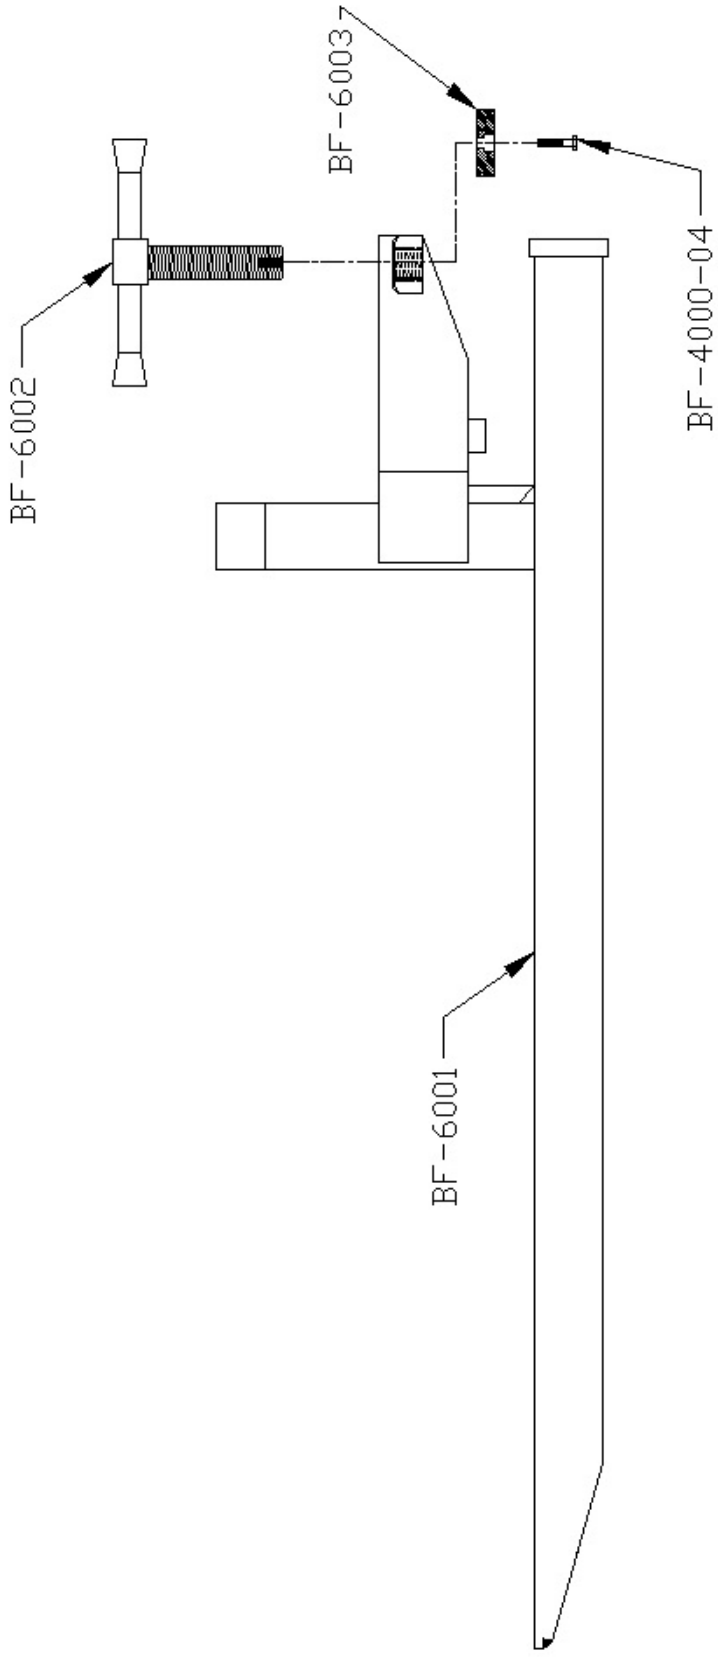

BF-6000 BUCKET FORK ASSEMBLY

NOT SHOWN: BF-6000-05 Decal
BF-CAUT-002 Decal
BF-DANG-001 Decal

ATTACHMENTS
YAKIMA WA