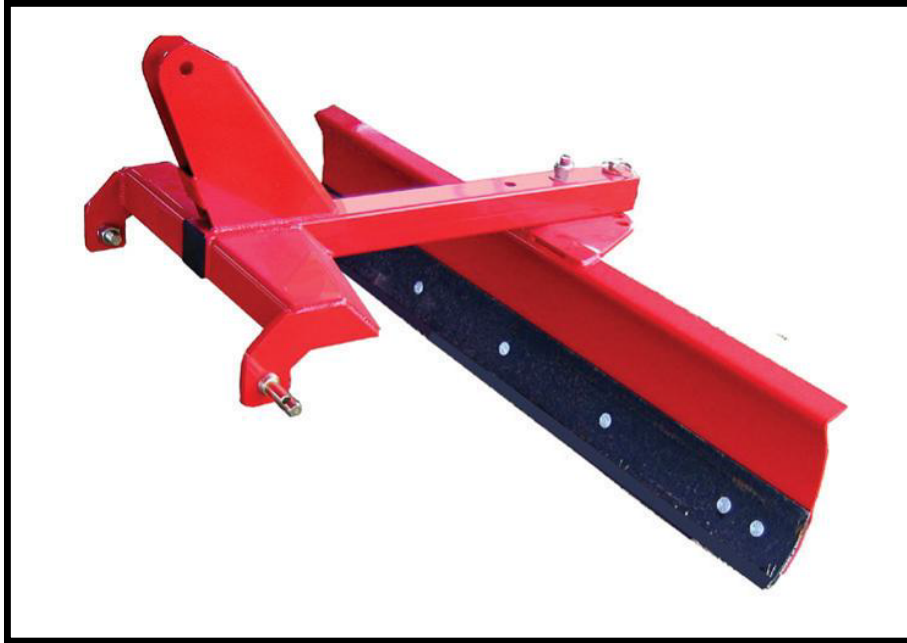

Rear Blade Sub Compact

Stock Color is Sundown Yellow

FEATURES:

- Cat. 1 hitch
- Roll-formed moldboard for excellent loading & unloading of soil
- High carbon 1/2" x 6" single bevel cutting edge
- 3 forward and reverse angle settings
- Powder coat paint
- Quick Hitch Compatible
- Optional Equipment: Parking Stand

SPECIFICATIONS- Rear Blade - Sub Compact

Model No.	RB100-48	RB100-60
Working Width	48"	60"
Moldboard Height	12"	12"
Cutting Edge	1/2" x 6" reversible	1/2" x 6" reversible
Hitch	Cat. 1	Cat. 1
Maximum Tractor HP	24	24
Weight	166#	176#