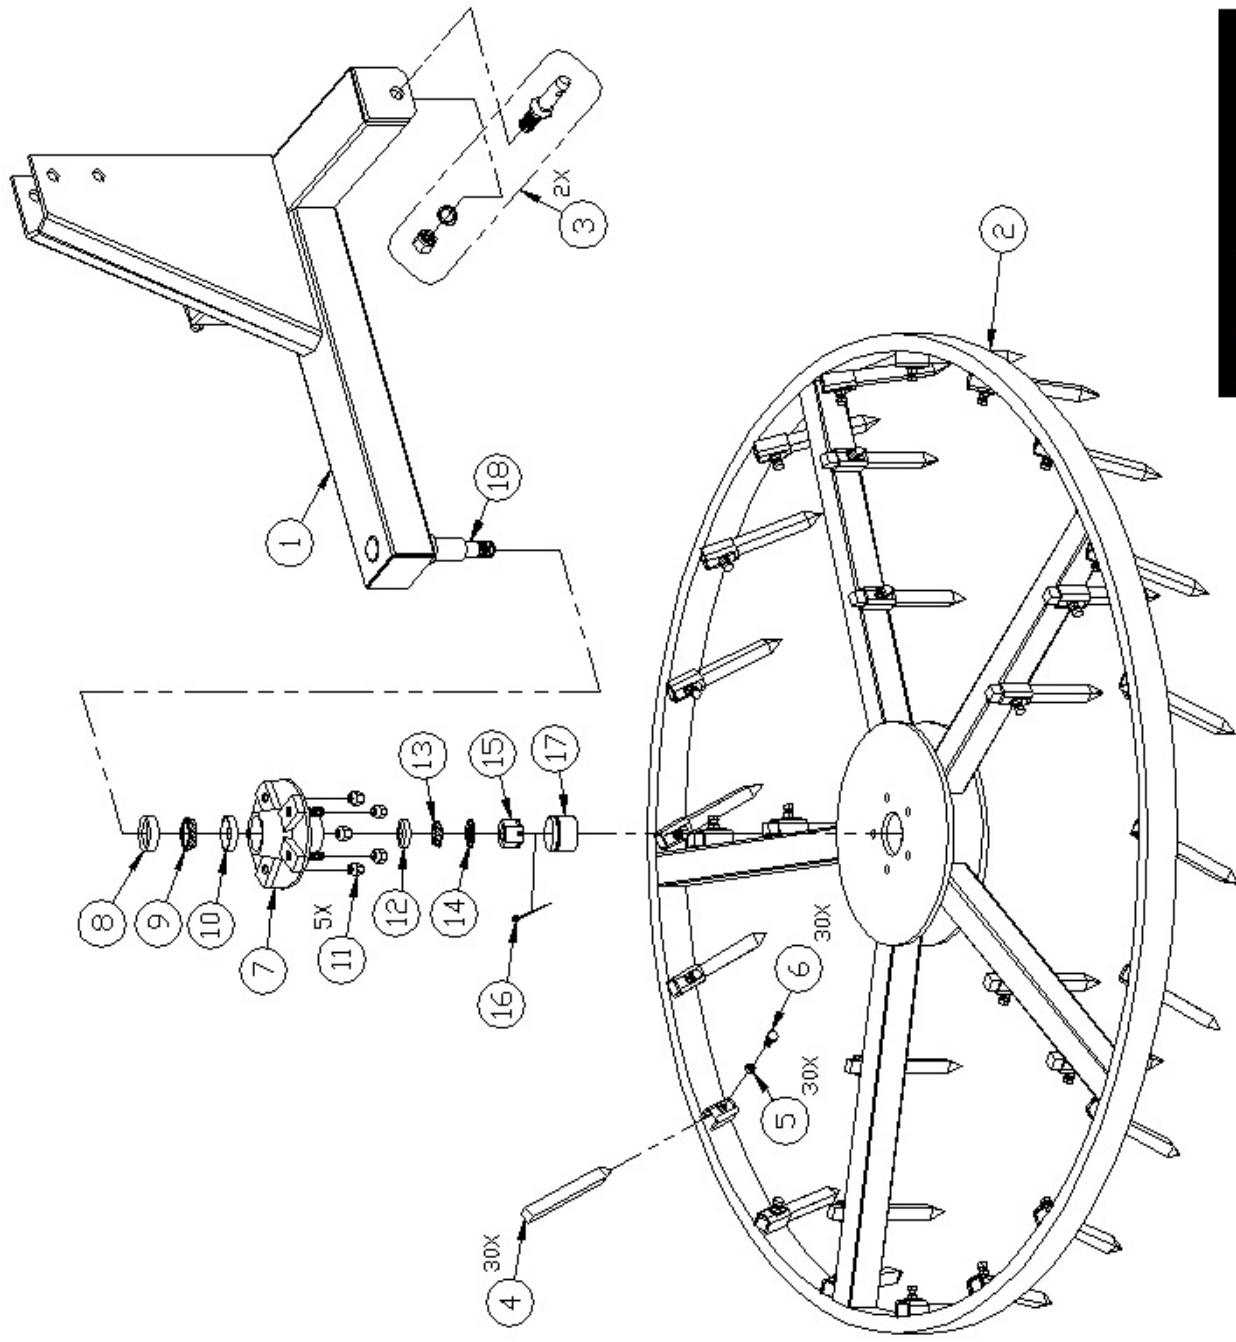

RHB - BOLT ON ROTARY HARROW

ITEM	QTY	PART NO	DESCRIPTION
1	1	CH-0015	5' A-Frame
1	1	CH-0016	6' A-Frame (not shown)
1	1	CH-0017	7' A-Frame (not shown)
1	1	CH-0018	8' A-Frame (not shown)
2	1	CH-0025	5' Ring
2	1	CH-0026	6' Ring (not shown)
2	1	CH-0027	7' Ring (not shown)
2	1	CH-0028	8' Ring (not shown)
3	2	CH-0010	P-728 Hitch Pin
4	*30-35-48-60	CH-0007	3/4" Spike (560240)
5	*30-35-48-60	CH-0008	3/8" X 1" NC Gr. 5 Cap Screw
6	*30-35-48-60	CH-0009	3/8" NC Jam Nut
7	1	CH-0011	5 Bolt Ag. Hub, Complete (5' & 6' Models)
7	1	CH-0013	6 Bolt Ag. Hub, Complete (7' & 8' Models) (not shown)
8	1	CH-0041	5' & 6' Hub Seal (SL173)
8	1	CH-0044	7' & 8' Hub Seal (SL-200) (not shown)
9	1	CH-0029	5' & 6' Hub Inner Bearing (L68149)
9	1	CH-0035	7' & 8' Hub Inner Bearing (LM501349) (not shown)
10	1	CH-0050	5' & 6' Hub Inner Race (L68111)
10	1	CH-0052	7' & 8' Hub Inner Race (LM501310) (not shown)
11	5	CH-0042	5' & 6' Hub 9/16" NF Lug Nut
11	6	CH-0045	7' & 8' Hub 1/2" NF Lug Nut (not shown)
12	1	CH-0051	5' & 6' Hub Outer Race (L64610)
12	1	CH-0053	7' & 8' Hub Outer Race (LM67010) (not shown)
13	1	CH-0030	5' & 6' Hub Outer Bearing (L44649)
13	1	CH-0036	7' & 8' Hub Outer Bearing (LM67048) (not shown)
14	1	CH-0031	5' & 6' Hub Washer
14	1	CH-0037	7' & 8' Hub Washer (not shown)
15	1	CH-0032	5' & 6' Spindle Nut
15	1	CH-0038	7' & 8' Spindle Nut (not shown)
16	1	CH-0033	5' & 6' Hub Cotter Pin
16	1	CH-0039	7' & 8' Hub Cotter Pin (not shown)
17	1	CH-0034	5' & 6' Hub Grease Cap (DEX 021-003-00)
17	1	CH-0040	7' & 8' Hub Grease Cap (RTM 1604) (not shown)
18	1	CH-0014	5' & 6' Ag Spindle
18	1	CH-0019	7' & 8' Ag Spindle (not shown)
	1	SIZE-5	5' Size Decal (not shown)
	1	SIZE-6	6' Size Decal (not shown)
	1	SIZE-7	7' Size Decal (not shown)
	1	SIZE-8	8' Size Decal (not shown)
	2	RHE-0421	Arena-Harrow Decal (not shown)
	1	CAUT-001	Caution Decal (not shown)
	1	WARN-001	Warning Decal (not shown)

* Quantities Depend On Size Of Harrow Purchased (5',6',7',8')

RHB-BOLT ON ROTARY HARROW ASSEMBLY

ATTACHMENTS
YAKIMA WA