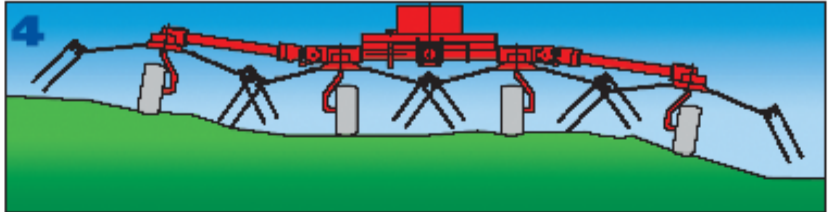

ROTARY TEDDER

The SITREX Tedders are ideal machines to spread, air and turn all types of forage in any type of terrain. Due to the number of models available and its versatility, the SITREX Tedder has been used for over 30 years in small and large farms and has been found efficient and reliable. The Tedder allows a perfect and even spreading of forage. Tines pick up a small quantity of forage on every turn of the rotor and lay forage on the ground perfectly aired without damage or dirt. All models can be supplied with fix three point hitch or towing drawbar. The 4 rotors Tedder is also available in hydraulic version, with hydraulic lift system on the two outer rotors. The hydraulic Tedder version allows the operator to put the machine in working or transport position through the tractor hydraulic system.

1. Optional kit to convert the manual fold tedder into hydraulic version

2. The rotors are driven by the universal joint. This system is made of press-forged steel double universal joint.

3. Spring-load assist system locked on parking or transport position.

4. The outer mounted impellers automatically follow the unevenness of the ground

SPECIFICATIONS	2G-252	2GL-302	RT-5200	RT-5200 H	RT-5800 H
Number of rotors	2	2	4	4	4
Tine arms per rotor	6	6	6	6	6
Working width	8' 3" (2,52 m)	10' (3,05 m)	17' (5,20 m)	17' (5,20 m)	19' (5,80 m)
Transport width	7' 3" (2,2 m)	8' 9" (2,67 m)	10' 3" (3,15 m)	10' 3" (3,15 m)	11' (3,35 m)
Weight	360 lbs (165kg)	385 lbs (175kg)	950 lbs (430kg)	1000 lbs (455 kg)	1225 lbs (555kg)
Tire	16x6.50-8	16x6.50-8	16x6.50-8	16x6.50-8	16x6.50-8
PTO/tractor requirement	14 hp (10kw)	15 hp (11kw)	25 hp (18kw)	25 hp (18kw)	25 hp (18kw)
PTO slip clutch	Standard	Standard	Standard	Standard	Standard
Operating speed	10 mph (16Km/h)	10 mph (16Km/h)	10 mph (16Km/h)	10 mph (16Km/h)	10 mph (16Km/h)