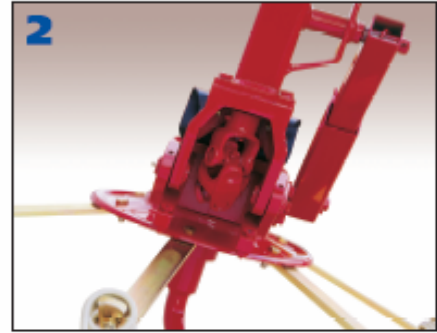

ROTARY TEDDER

The SITREX Tedders are ideal machines to spread, air and turn all types of forage in any type of terrain. Due to the number of models available and its versatility, the SITREX Tedder has been used for over 30 years in small and large farms and has been found efficient and reliable. The Tedder allows a perfect and even spreading of forage. Tines pick up a small quantity of forage on every turn of the rotor and lay forage on the ground perfectly aired without damage or dirt. All models can be supplied with fix three point hitch or towing drawbar. The 4 rotors Tedder is also available in hydraulic version, with hydraulic lift system on the two outer rotors. The hydraulic Tedder version allows the operator to put the machine in working or transport position through the tractor hydraulic system.

1. Optional kit to convert the manual fold tedder into hydraulic version

2. The rotors are driven by the universal joint. This system is made of press-forged steel double universal joint.

3. Spring-load assist system locked on parking or transport position.

4. The outer mounted impellers automatically follow the unevenness of the ground

SPECIFICATIONS	2G-252	2GL-302	RT-5200	RT-5200 H	RT-5800 H
Number of rotors	2	2	4	4	4
Tine arms per rotor	6	6	6	6	6
Working width	8' 3" (2,52 m)	10' (3,05 m)	17' (5,20 m)	17' (5,20 m)	19' (5,80 m)
Transport width	7' 3" (2,2 m)	8' 9" (2,67 m)	10' 3" (3,15 m)	10' 3" (3,15 m)	11' (3,35 m)
Weight	360 lbs (165kg)	385 lbs (175kg)	950 lbs (430kg)	1000 lbs (455 kg)	1225 lbs (555kg)
Tire	16x6.50-8	16x6.50-8	16x6.50-8	16x6.50-8	16x6.50-8
PTO/tractor requirement	14 hp (10kw)	15 hp (11kw)	25 hp (18kw)	25 hp (18kw)	25 hp (18kw)
PTO slip clutch	Standard	Standard	Standard	Standard	Standard
Operating speed	10 mph (16Km/h)	10 mph (16Km/h)	10 mph (16Km/h)	10 mph (16Km/h)	10 mph (16Km/h)