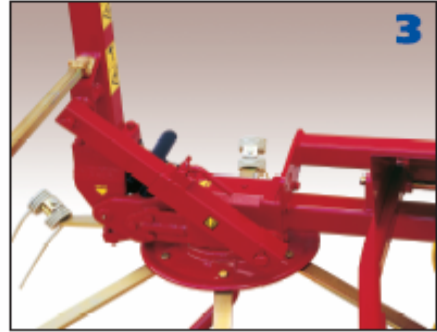

ROTARY TEDDER

The SITREX Tedders are ideal machines to spread, air and turn all types of forage in any type of terrain. Due to the number of models available and its versatility, the SITREX Tedder has been used for over 30 years in small and large farms and has been found efficient and reliable. The Tedder allows a perfect and even spreading of forage. Tines pick up a small quantity of forage on every turn of the rotor and lay forage on the ground perfectly aired without damage or dirt. All models can be supplied with fix three point hitch or towing drawbar. The 4 rotors Tedder is also available in hydraulic version, with hydraulic lift system on the two outer rotors. The hydraulic Tedder version allows the operator to put the machine in working or transport position through the tractor hydraulic system.

1. Optional kit to convert the manual fold tedder into hydraulic version

2. The rotors are driven by the universal joint. This system is made of press-forged steel double universal joint.

3. Spring-load assist system locked on parking or transport position.

4. The outer mounted impellers automatically follow the unevenness of the ground

SPECIFICATIONS	2G-252	2GL-302	RT-5200	RT-5200 H	RT-5800 H
Number of rotors	2	2	4	4	4
Tine arms per rotor	6	6	6	6	6
Working width	8' 3" (2,52 m)	10' (3,05 m)	17' (5,20 m)	17' (5,20 m)	19' (5,80 m)
Transport width	7' 3" (2,2 m)	8' 9" (2,67 m)	10' 3" (3,15 m)	10' 3" (3,15 m)	11' (3,35 m)
Weight	360 lbs (165kg)	385 lbs (175kg)	950 lbs (430kg)	1000 lbs (455 kg)	1225 lbs (555kg)
Tire	16x6.50-8	16x6.50-8	16x6.50-8	16x6.50-8	16x6.50-8
PTO/tractor requirement	14 hp (10kw)	15 hp (11kw)	25 hp (18kw)	25 hp (18kw)	25 hp (18kw)
PTO slip clutch	Standard	Standard	Standard	Standard	Standard
Operating speed	10 mph (16Km/h)	10 mph (16Km/h)	10 mph (16Km/h)	10 mph (16Km/h)	10 mph (16Km/h)