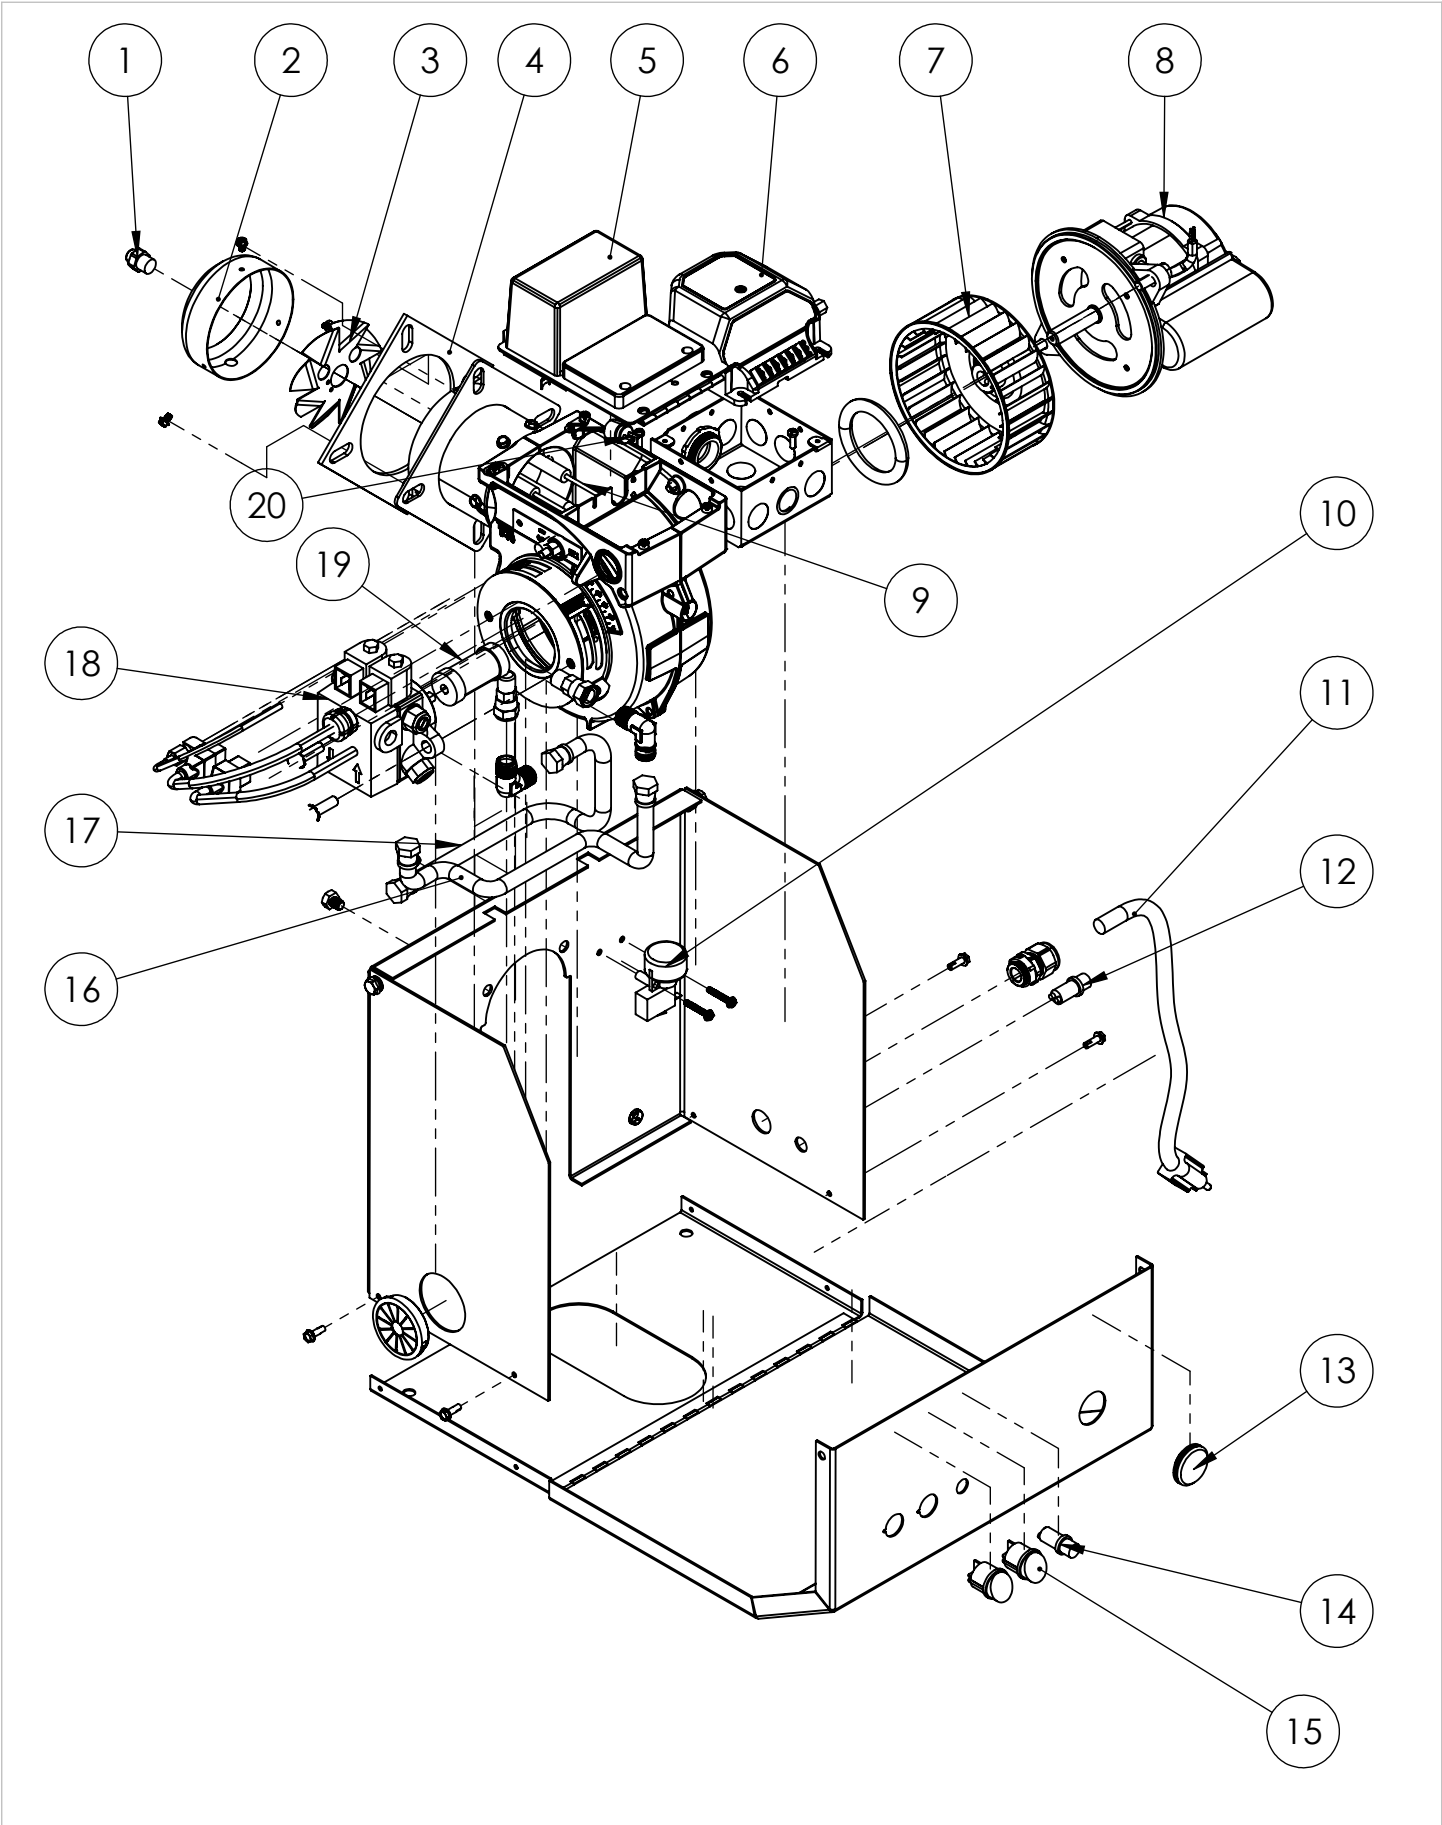

ITEM NO.	PART NUMBER	DESCRIPTION	QTY.
1	29462	SUNFIRE DOME ASSEMBLY	1
2	29515	NUT 5/16-18 SERR FLANGE	4
3	29468	SUNFIRE RIGHT LOWER STRAP	1
4	34502	SCREW 3/8-16X1" HEX	9
5	34503	NUT 3/8-16 FLANGE	4
6	29463	SF-150 BURNER	1
7	34505	5/8 PUSH ON WHEEL RETAINER	2
8	29518	WHEEL 10X2.75 HUB2.25	2
9	29467	SUNFIRE TANK ASSEMBLY	1
10	7202	NUT 3/8-16 HEX	4
11	29465	SUNFIRE LIFTING HANDLE ASSEMBL	2
12	34514	SCREW 3/8-16 X 1-1/2 HH ZN	4
13	29492	HINGE HANDLE	1
14	34516	BUMPER SELF ADHESIVE SF-150	2
15	29469	SUNFIRE LEFT LOWER STRAP	1
16	34515	PIN QUICK RELEASE 6MM DIA 40M	2

ITEM NO.	PART NUMBER	DESCRIPTION	BOTTOM HALF/QTY.
1	29506	CAP GAUGE COMBO RAD HEAT 8"	1
2	29411	FTNG,JIC,ST,H,90EL06MJ-06MJ	1
3	29402	FILITER HEATER	1
4	29407	FTNG,JIC,ST,H,90EL06MJ-08MP	2
5	91772A535	1/4-20 x 3/8"	2
6	29401	FILTER ASSEMBLY RADIANT HEATER	1
7	29511	SUCTION LINE HOSE 6"	1
8	29484	RAD HEAT TUBE DRAW ASSEMBLY	1
9	29467	SUNFIRE TANK ASSEMBLY	1

ITEM NO.	PART NUMBER	DESCRIPTION	QTY.
1	13154	NOZZLE W/CHECK VALVE	1
2	26669	RADIANT HEATER BURNER CONE	1
3	29418	SPINNER RAD HTR VERSION 2	1
4	29459	FLANGE GASKET RAD HTR	1
5	33189	ELECTRIC IGNITER	1
6	33404	SF-150 PRIMARY	1
7	29544	SUNFIRE BURNER BLOWER WHEEL	1
8	9502	MOTOR 1/6HP	1
9	29505	ELECTRODES	2
10	29450	SWITCH TIP RAD HEATER	1
11	29437	CORD POWER RAD HTR	1
12	33168	LED AMBER LIGHT	1
13	35408	PLUG RUBBER RESET RADIANT HEAT	1
14	33169	LED GREEN LIGHT	1
15	29449	SWITCH ON/OFF HI/LOW RAD HTR	2
16	29513	FILTER TO BURNER HOSE 10.5"	1
17	29512	RETURN FROM BURNER TO TANK 13.5"	1
18	29460	PUMP HEAD RADIANT HEATER	1
19	29523	COUPLER BURNER RAIDANT HEATER	1
20	8981	CAD CELL	1