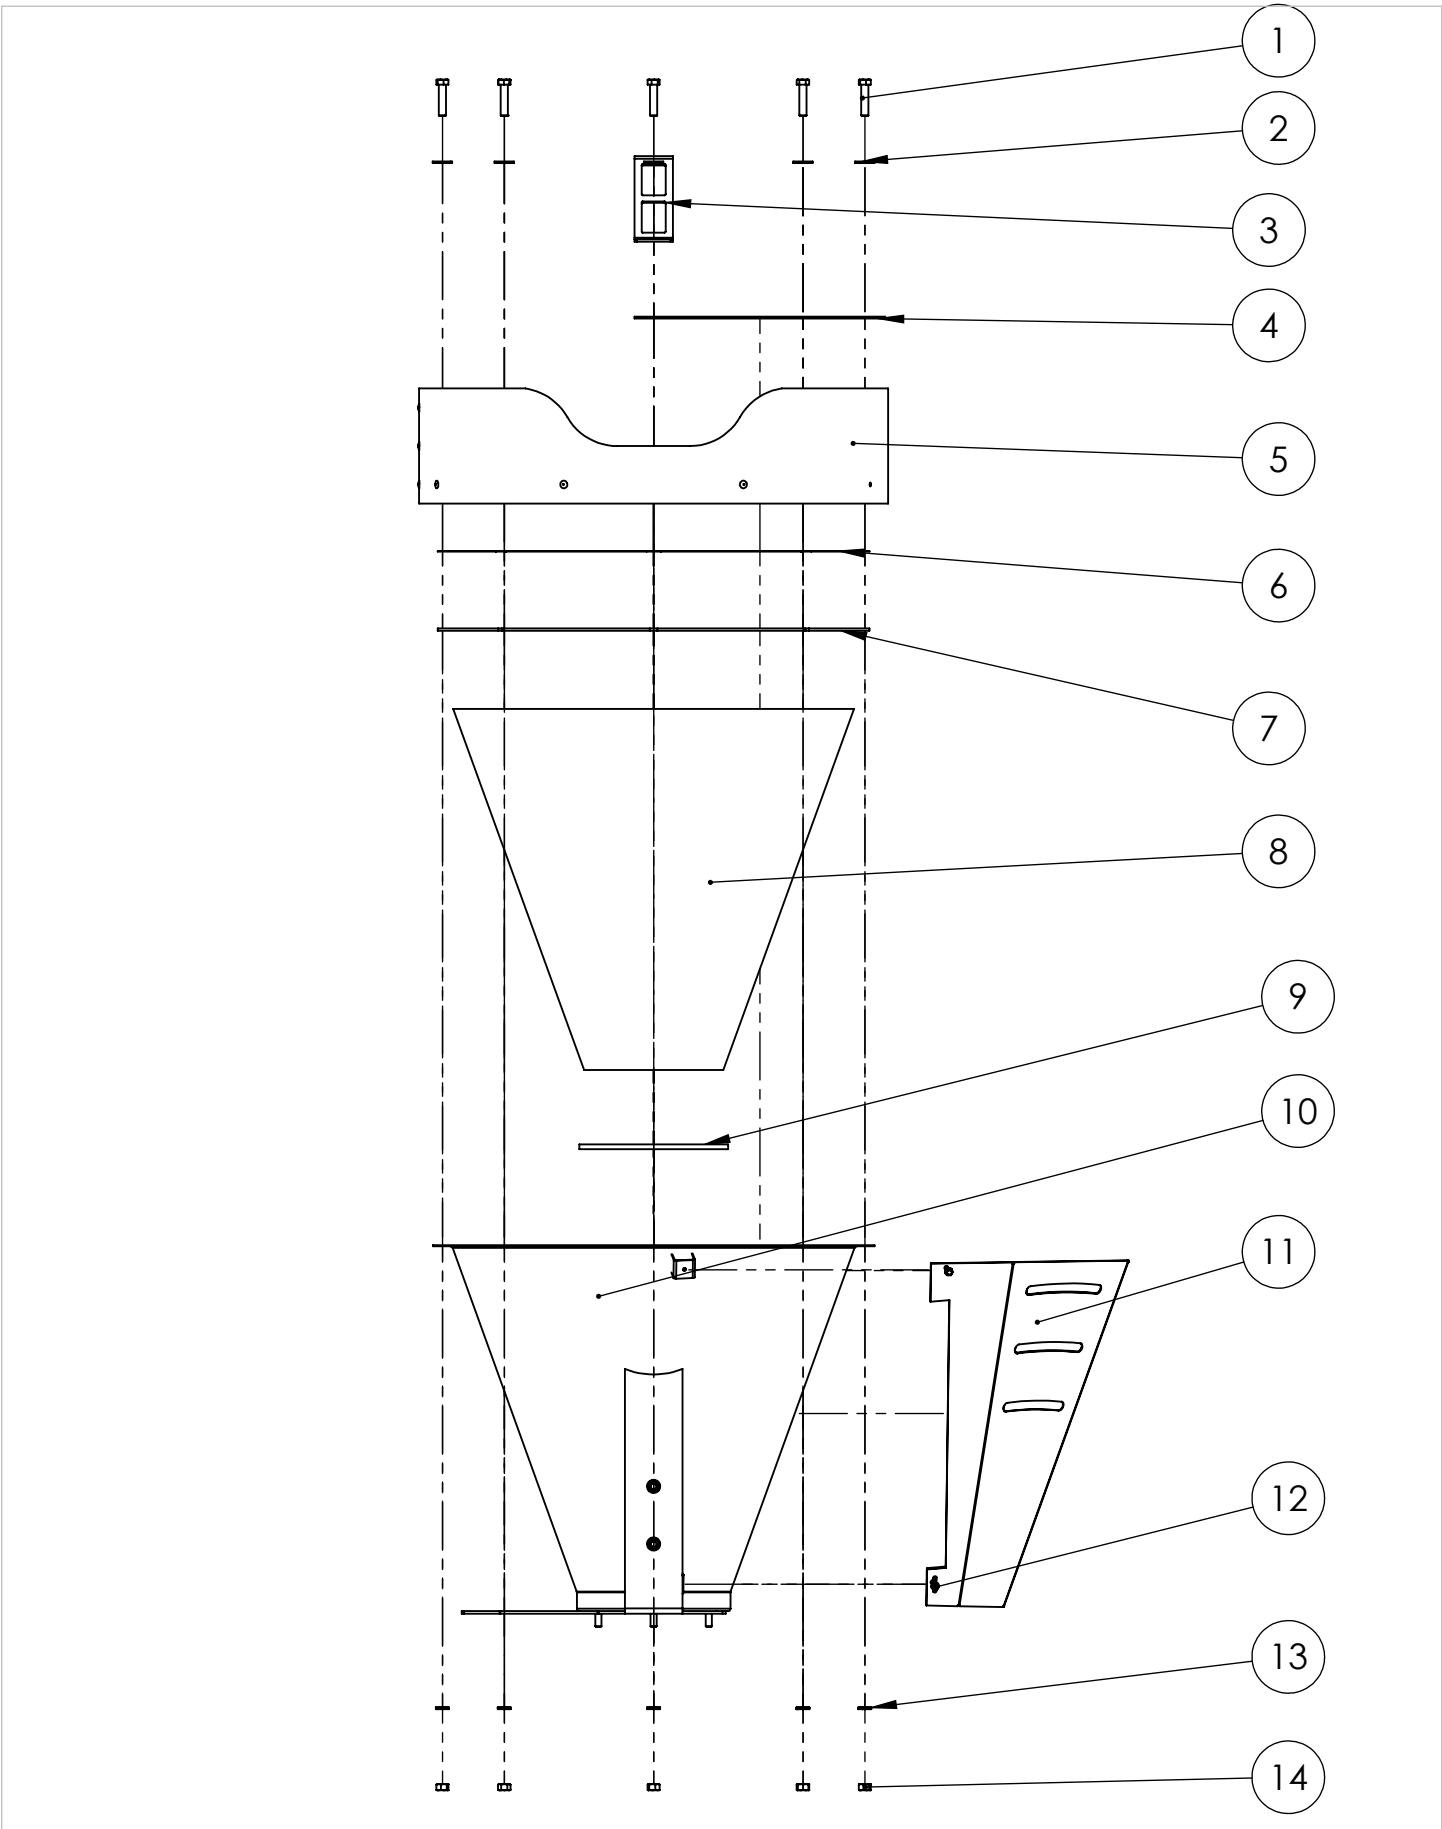

ITEM NO.	PART NUMBER	DESCRIPTION	QTY.
1	29462	SUNFIRE DOME ASSEMBLY	1
2	29515	NUT 5/16-18 SERR FLANGE	4
3	29468	SUNFIRE RIGHT LOWER STRAP	1
4	34502	SCREW 3/8-16X1" HEX	9
5	34503	NUT 3/8-16 FLANGE	4
6	29463	SF-150 BURNER	1
7	34505	5/8 PUSH ON WHEEL RETAINER	2
8	29518	WHEEL 10X2.75 HUB2.25	2
9	29467	SUNFIRE TANK ASSEMBLY	1
10	7202	NUT 3/8-16 HEX	4
11	29465	SUNFIRE LIFTING HANDLE ASSEMBL	2
12	34514	SCREW 3/8-16 X 1-1/2 HH ZN	4
13	29492	HINGE HANDLE	1
14	34516	BUMPER SELF ADHESIVE SF-150	2
15	29469	SUNFIRE LEFT LOWER STRAP	1
16	34515	PIN QUICK RELEASE 6MM DIA 40M	2

ITEM NO.	PART NUMBER	DESCRIPTION	BOTTOM HALF/QTY.
1	29506	CAP GAUGE COMBO RAD HEAT 8"	1
2	29411	FTNG,JIC,ST,H,90EL06MJ-06MJ	1
3	29402	FILITER HEATER	1
4	29407	FTNG,JIC,ST,H,90EL06MJ-08MP	2
5	91772A535	1/4-20 x 3/8"	2
6	29401	FILTER ASSEMBLY RADIANT HEATER	1
7	29511	SUCTION LINE HOSE 6"	1
8	29484	RAD HEAT TUBE DRAW ASSEMBLY	1
9	29467	SUNFIRE TANK ASSEMBLY	1

ITEM NO.	PART NUMBER	DESCRIPTION	QTY.
1	34457	SCREW 3/8-16 X 1-1/2 HH	8
2	34400	3/8 FLAT WASHER - SS	8
3	29472	FLAME GUARD	1
4	29527	RING HEAT SHIELD SF150	1
5	29474	ROLLED SHROUD	1
6	29471	DOME PUNCHED FACE	1
7	29542	RADIANT HEATER TOP GASKET	1
8	29508	SUNFIRE INSULATION	1
9	29499	INSULATION LYTHERM SF150 DOME	1
10	29507	SUNFIRE SPUN DOME	1
11	29495	SF HEAT SHEILD	1
12	34116	10 X 5/8 HEX WASHER HEAD TEK Z	4
13	34399	3/8 SPLIT LOCK WASHER - SS	8
14	34010	3/8-16 BRASS HEX NUT	8