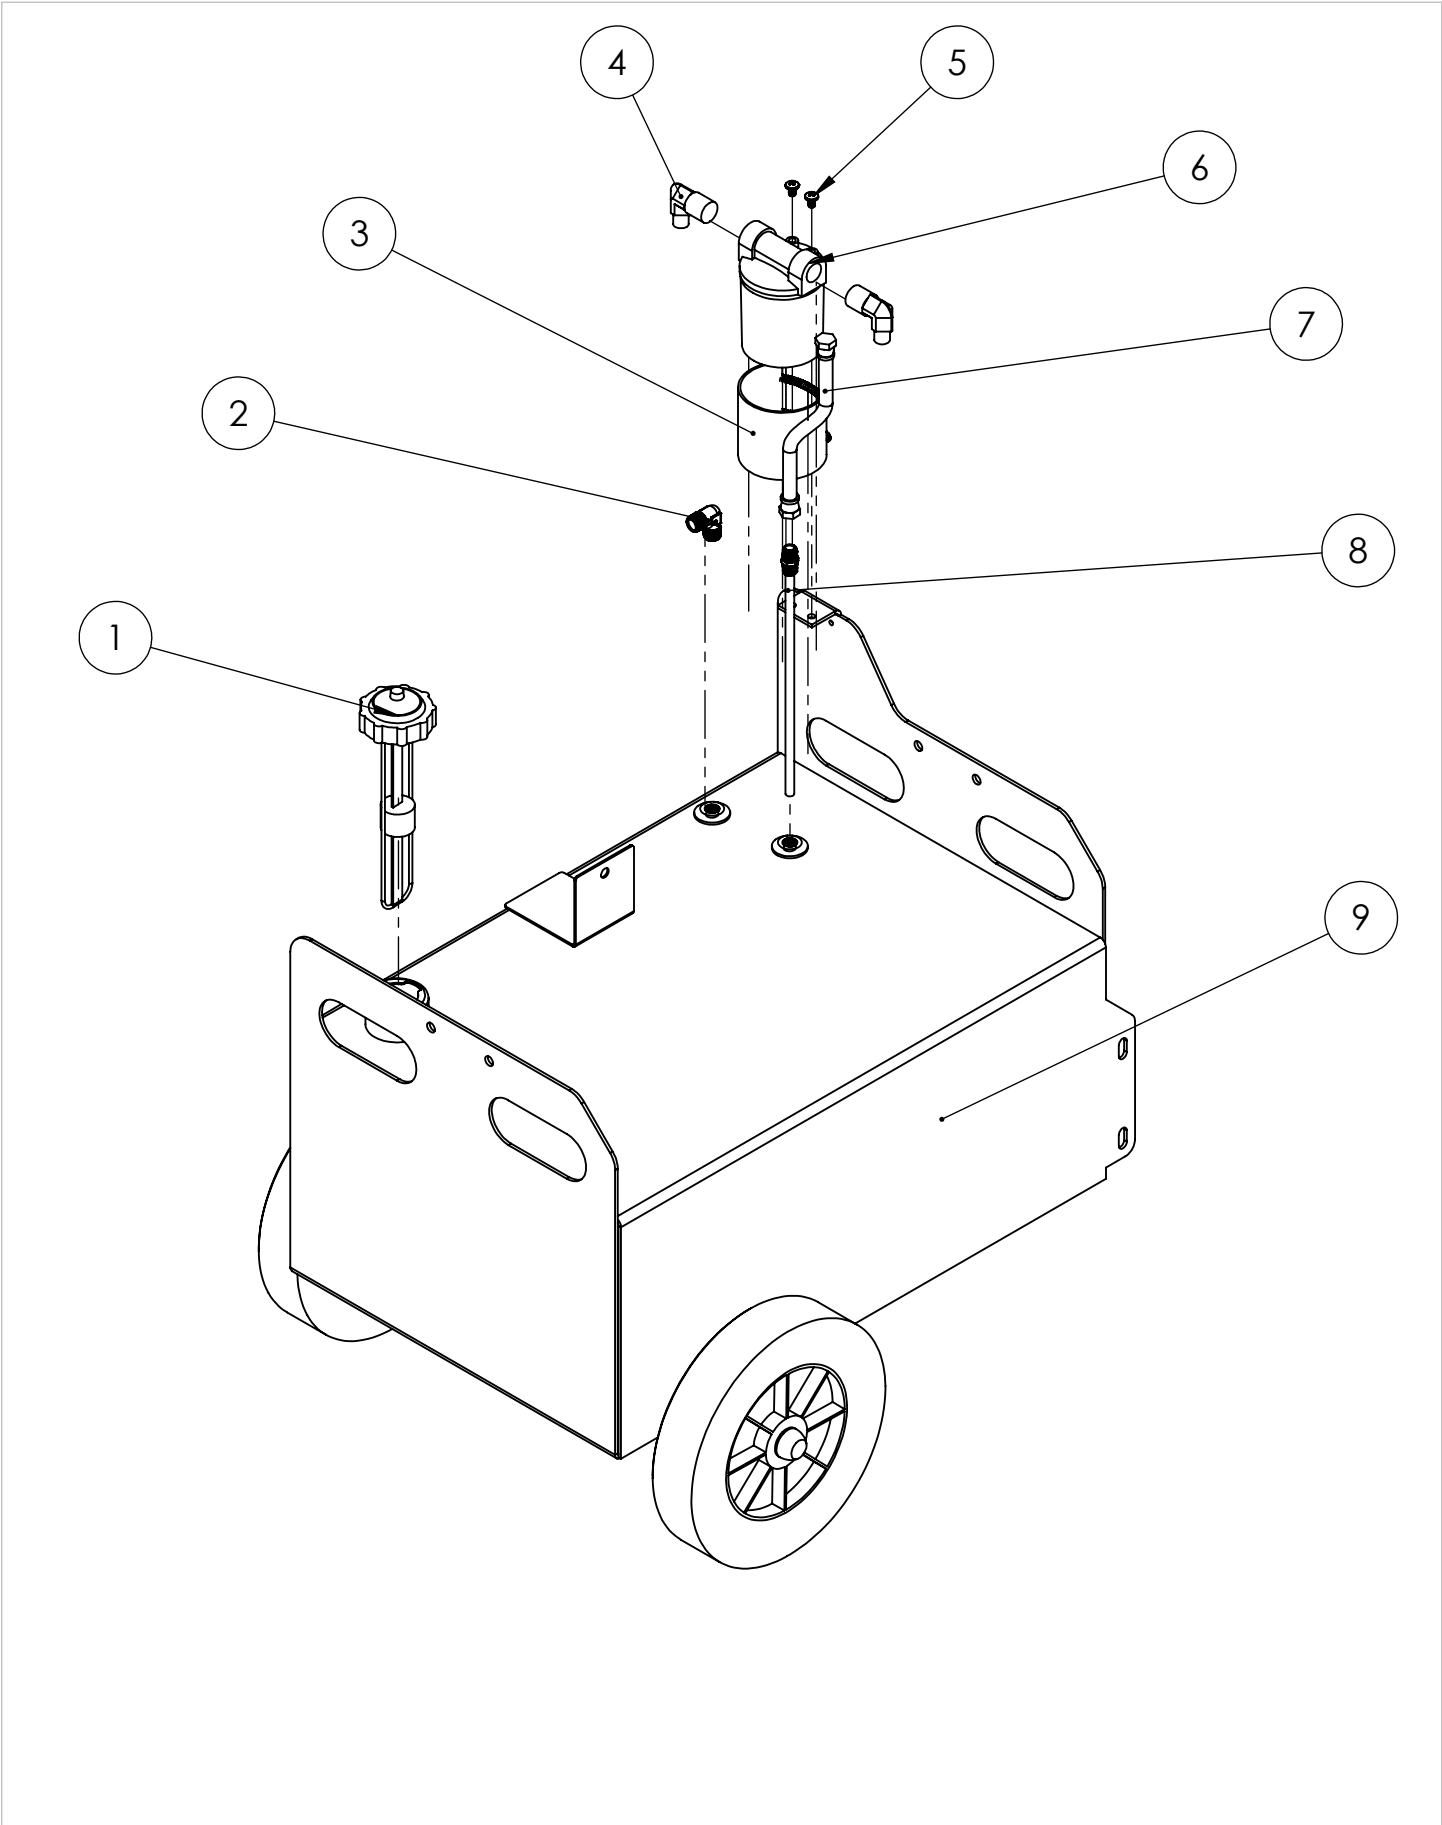

ITEM NO.	PART NUMBER	DESCRIPTION	QTY.
1	29462	SUNFIRE DOME ASSEMBLY	1
2	29515	NUT 5/16-18 SERR FLANGE	4
3	29468	SUNFIRE RIGHT LOWER STRAP	1
4	34502	SCREW 3/8-16X1" HEX	9
5	34503	NUT 3/8-16 FLANGE	4
6	29463	SF-150 BURNER	1
7	34505	5/8 PUSH ON WHEEL RETAINER	2
8	29518	WHEEL 10X2.75 HUB2.25	2
9	29467	SUNFIRE TANK ASSEMBLY	1
10	7202	NUT 3/8-16 HEX	4
11	29465	SUNFIRE LIFTING HANDLE ASSEMBL	2
12	34514	SCREW 3/8-16 X 1-1/2 HH ZN	4
13	29492	HINGE HANDLE	1
14	34516	BUMPER SELF ADHESIVE SF-150	2
15	29469	SUNFIRE LEFT LOWER STRAP	1
16	34515	PIN QUICK RELEASE 6MM DIA 40M	2

ITEM NO.	PART NUMBER	DESCRIPTION	BOTTOM HALF/QTY.
1	29506	CAP GAUGE COMBO RAD HEAT 8"	1
2	29411	FTNG,JIC,ST,H,90EL06MJ-06MJ	1
3	29402	FILITER HEATER	1
4	29407	FTNG,JIC,ST,H,90EL06MJ-08MP	2
5	91772A535	1/4-20 x 3/8"	2
6	29401	FILTER ASSEMBLY RADIANT HEATER	1
7	29511	SUCTION LINE HOSE 6"	1
8	29484	RAD HEAT TUBE DRAW ASSEMBLY	1
9	29467	SUNFIRE TANK ASSEMBLY	1

ITEM NO.	PART NUMBER	DESCRIPTION	QTY.
1	13154	NOZZLE W/CHECK VALVE	1
2	26669	RADIANT HEATER BURNER CONE	1
3	29418	SPINNER RAD HTR VERSION 2	1
4	29459	FLANGE GASKET RAD HTR	1
5	33189	ELECTRIC IGNITER	1
6	33404	SF-150 PRIMARY	1
7	29544	SUNFIRE BURNER BLOWER WHEEL	1
8	9502	MOTOR 1/6HP	1
9	29505	ELECTRODES	2
10	29450	SWITCH TIP RAD HEATER	1
11	29437	CORD POWER RAD HTR	1
12	33168	LED AMBER LIGHT	1
13	35408	PLUG RUBBER RESET RADIANT HEAT	1
14	33169	LED GREEN LIGHT	1
15	29449	SWITCH ON/OFF HI/LOW RAD HTR	2
16	29513	FILTER TO BURNER HOSE 10.5"	1
17	29512	RETURN FROM BURNER TO TANK 13.5"	1
18	29460	PUMP HEAD RADIANT HEATER	1
19	29523	COUPLER BURNER RAIDANT HEATER	1
20	8981	CAD CELL	1