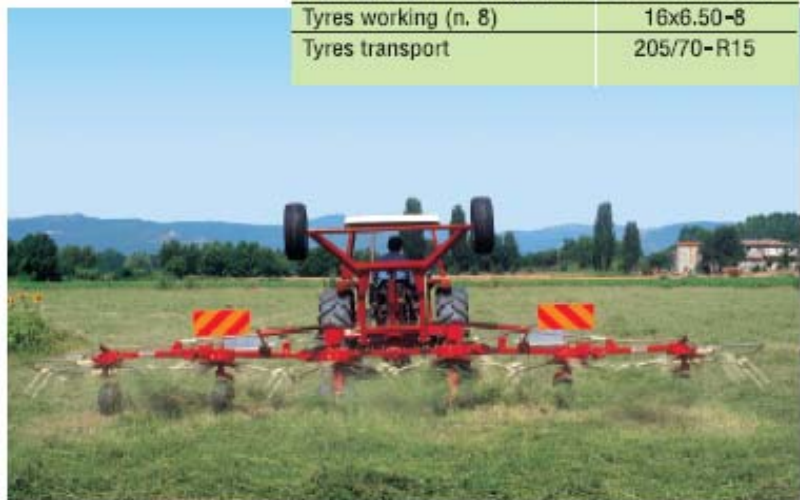

All operator's controls are hydraulically carried out from the tractor cab.

Our tedder allows a working width of 26' and 5" it is the answer to the growing demand of modern and efficient tedders suitable for faster work rate in large areas.

The machine is equipped with wide-angle driveline that allows an angle of 80° to turn rapidly on sharp bends during reversing .

During working the carrier for road transport is hydraulically raised over the machine.

For road transport the carrier is lowered and at the same time the outer rotors are raised to reduce the overall width and keep the unit lifted from the ground of: 1'4"

Furthermore, the stability of the machine during working is ensured by tandem axles with balloon tires fitted underneath the center rotors. Thus, the stress is evenly distributed and the tedder follows the undulations of the ground.

SPECIFICATIONS

ST 780 H

Rotors	6
Number of arms per rotor	6
Maximum width	m 8,05/26' 5"
Working width	m 7,8/25' 7"
Width in transport position	m 2,9/9' 6"
Length during work position	m 3,15/10' 4"
Power required	37 kW/50HP
Hydraulic requirement	1,000 PSI
Weight	1120 kg/2470 lbs
Number of revs during work	350-450 R,P,M,
Tyres working (n. 8)	16x6.50-8
Tyres transport	205/70-R15